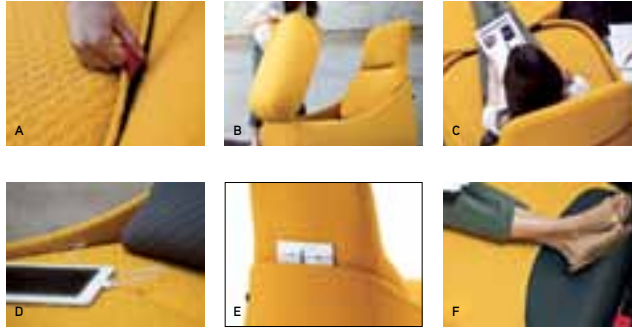

PRODUCT SPECS

DETAILS

Product Features

Lounge convertible

- Available upholstered in custom designed Hexa fabric (A)
- Converts from a lounge to an extended low lounge with attached ottoman using pull tab (A, B, C)
- Wire pass through at the base (D)
- Side and rear pockets for light storage (E)
- Standard with a soft lumbar pillow (D)
- Ultraleather Fusion Fabric in caviar (black) on ottoman footrest is soft, durable and easy to clean (F)
- Large glides

Lounge

- Available upholstered in custom designed Hexa fabric
- Side and rear pockets for light storage
- Standard with attached soft lumbar pillow
- Large glides

Sofa

- Available upholstered in custom designed Hexa fabric
- Side and rear pockets for light storage
- Standard with two attached soft lumbar pillows
- Large glides

Product Features

Details

Dimensions

1. Lounge: 35"H 34.6"W 35.6"D;

Pillow: 3"D 20.9"W 10.2"H

2. Lounge after converted to chaise position:

35"H 34.6"W 58"D; Overall extended: 57"L;

Pillow: 3"D 20.9"W 10.2"H;

Ottoman: 24"D 31"W 8.5"H

3. Sofa: 35"H 64.25"W 35.6"D;

Pillows: 3"D 24"W 10.2"H