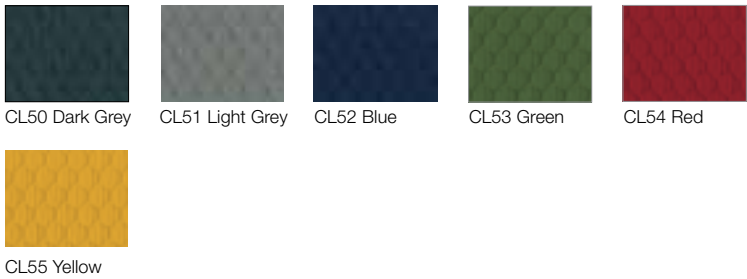

Surface Materials

Hexa standard fabric