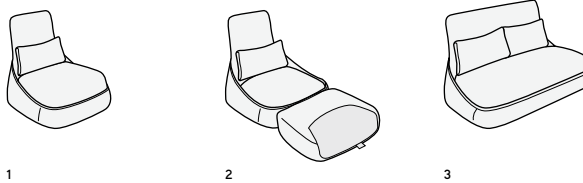

— *Patricia Urquiola*

**PRODUCT SPECS**

*DETAILS*

**Product Features**

**Lounge convertible**

- Available upholstered in custom designed Hexa fabric (A)
- Converts from a lounge to an extended low lounge with attached ottoman using pull tab (A, B, C)
- Wire pass through at the base (D)
- Side and rear pockets for light storage (E)
- Standard with a soft lumbar pillow (D)
- Ultraleather Fusion Fabric in caviar (black) on ottoman footrest is soft, durable and easy to clean (F)
- Large glides

**Lounge**

- Available upholstered in custom designed Hexa fabric
- Side and rear pockets for light storage
- Standard with attached soft lumbar pillow
- Large glides

**Sofa**

- Available upholstered in custom designed Hexa fabric
- Side and rear pockets for light storage
- Standard with two attached soft lumbar pillows
- Large glides

**Product Features**

**Details**

**Dimensions**

**1. Lounge:** 35"H 34.6"W 35.6"D;

Pillow: 3"D 20.9"W 10.2"H

**2. Lounge after converted to chaise position:**

35"H 34.6"W 58"D; Overall extended: 57"L;

Pillow: 3"D 20.9"W 10.2"H;