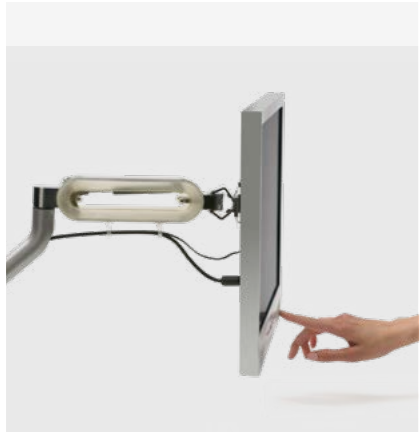

Computer Support

Forward® Arm