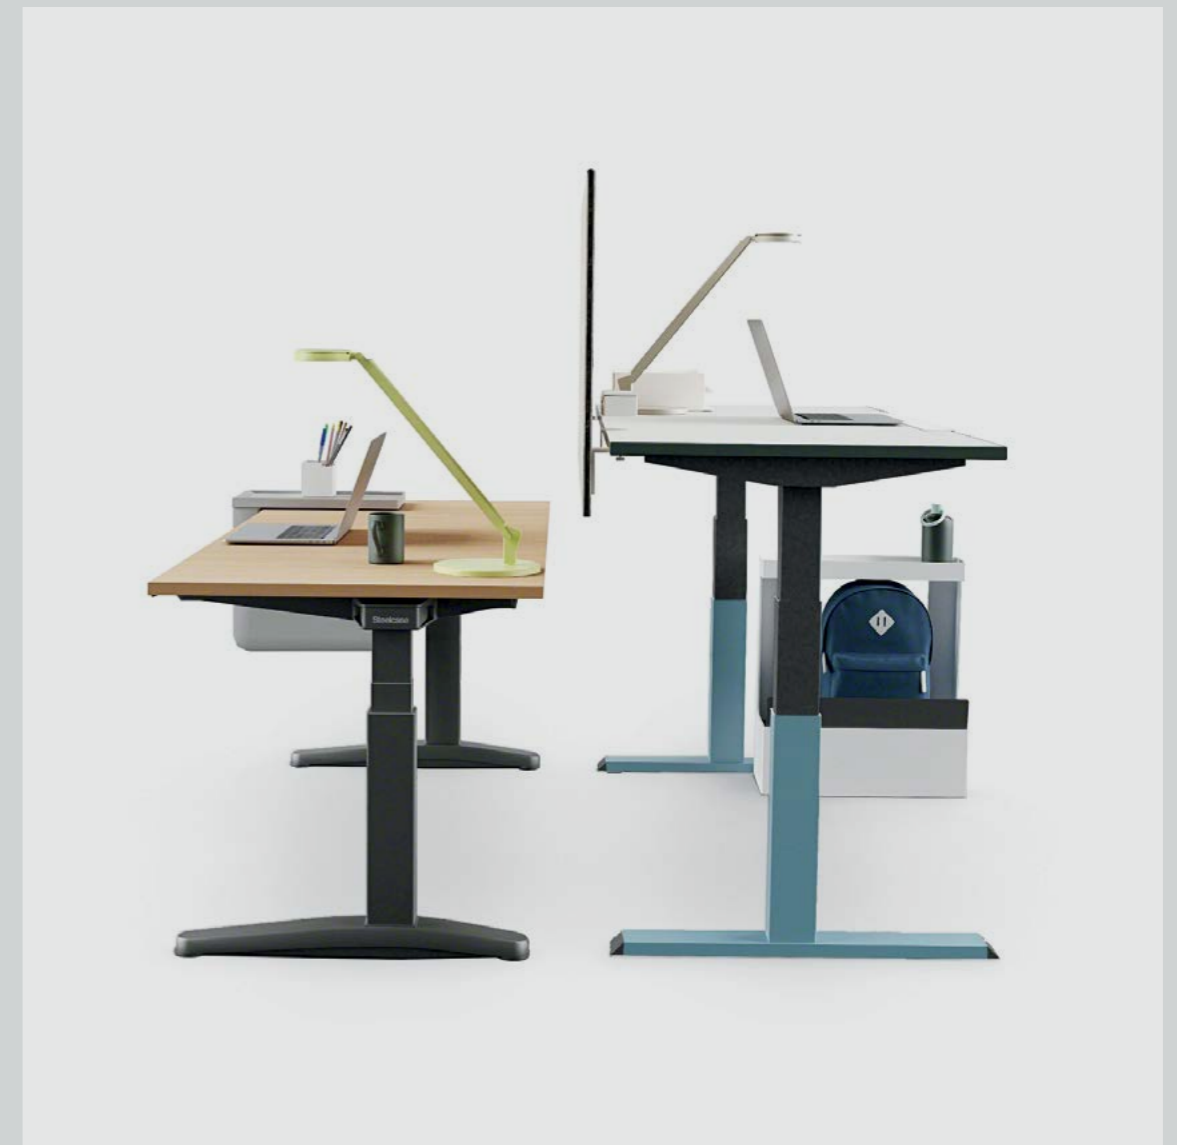

Above
Ology Height-Adjustable Desk
with Personal Console
Migration Height-Adjustable Desk
with 1+1 Mobile Caddy

Left
Steelcase Series 1 Chair
Migration Height-Adjustable Desk

Potrero415 Table
QiVi Chairs
B-Free Small Cube