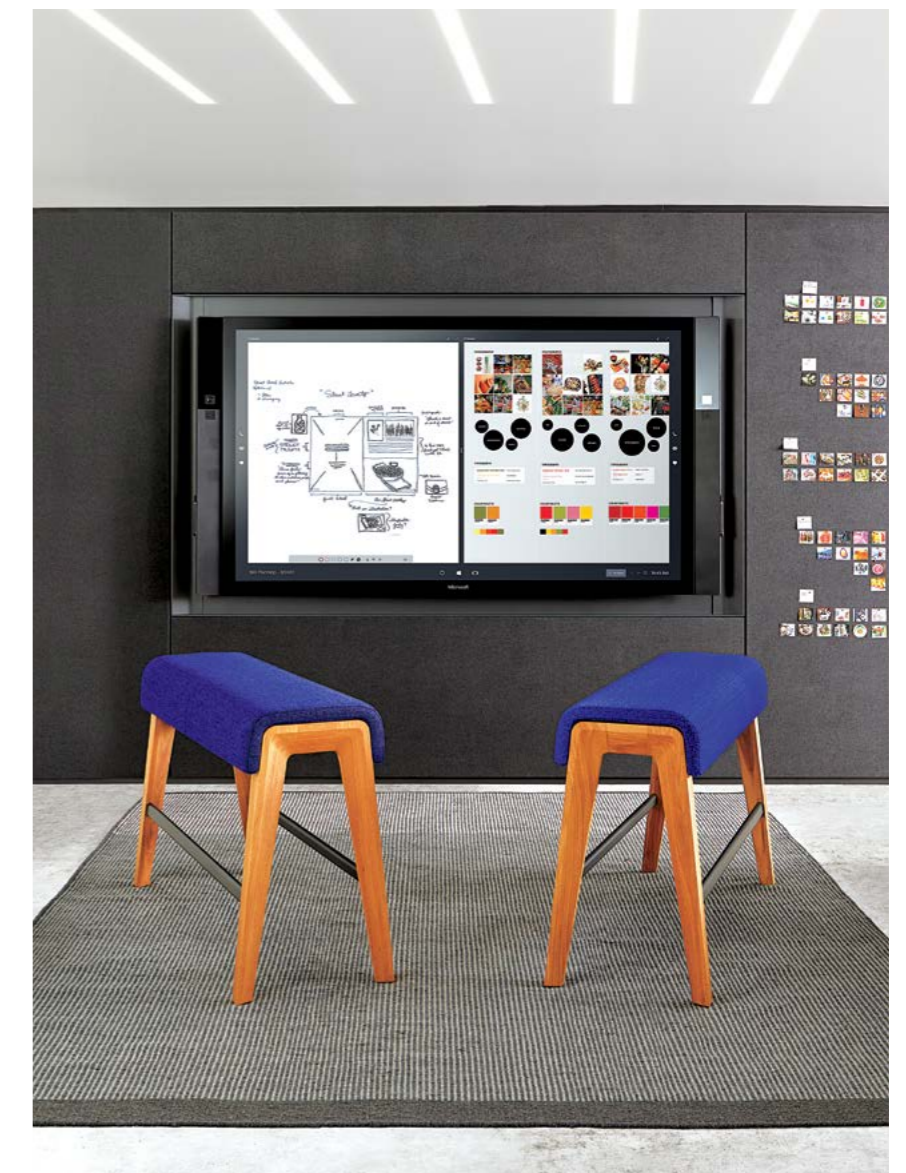

Above
B-Free Large Cube
Visalia Chair

Right
Share It Workstation
Gesture Chairs
Buoy

Lux finishes add warmth and sophistication to any conference room.

Above
4.8 four point eight Meeting Table
QiVi Chairs

Left
FrameFour Meeting Table
Massaud Conference Chairs
media:scape Mobile

Ideate. Create.

Below
Microsoft Surface Hub
B-Free Beams

Left
Microsoft Surface Hub
ScapeSeries Table

The Ideation Hub is a high-tech destination that encourages active participation and equal opportunity to share ideas.