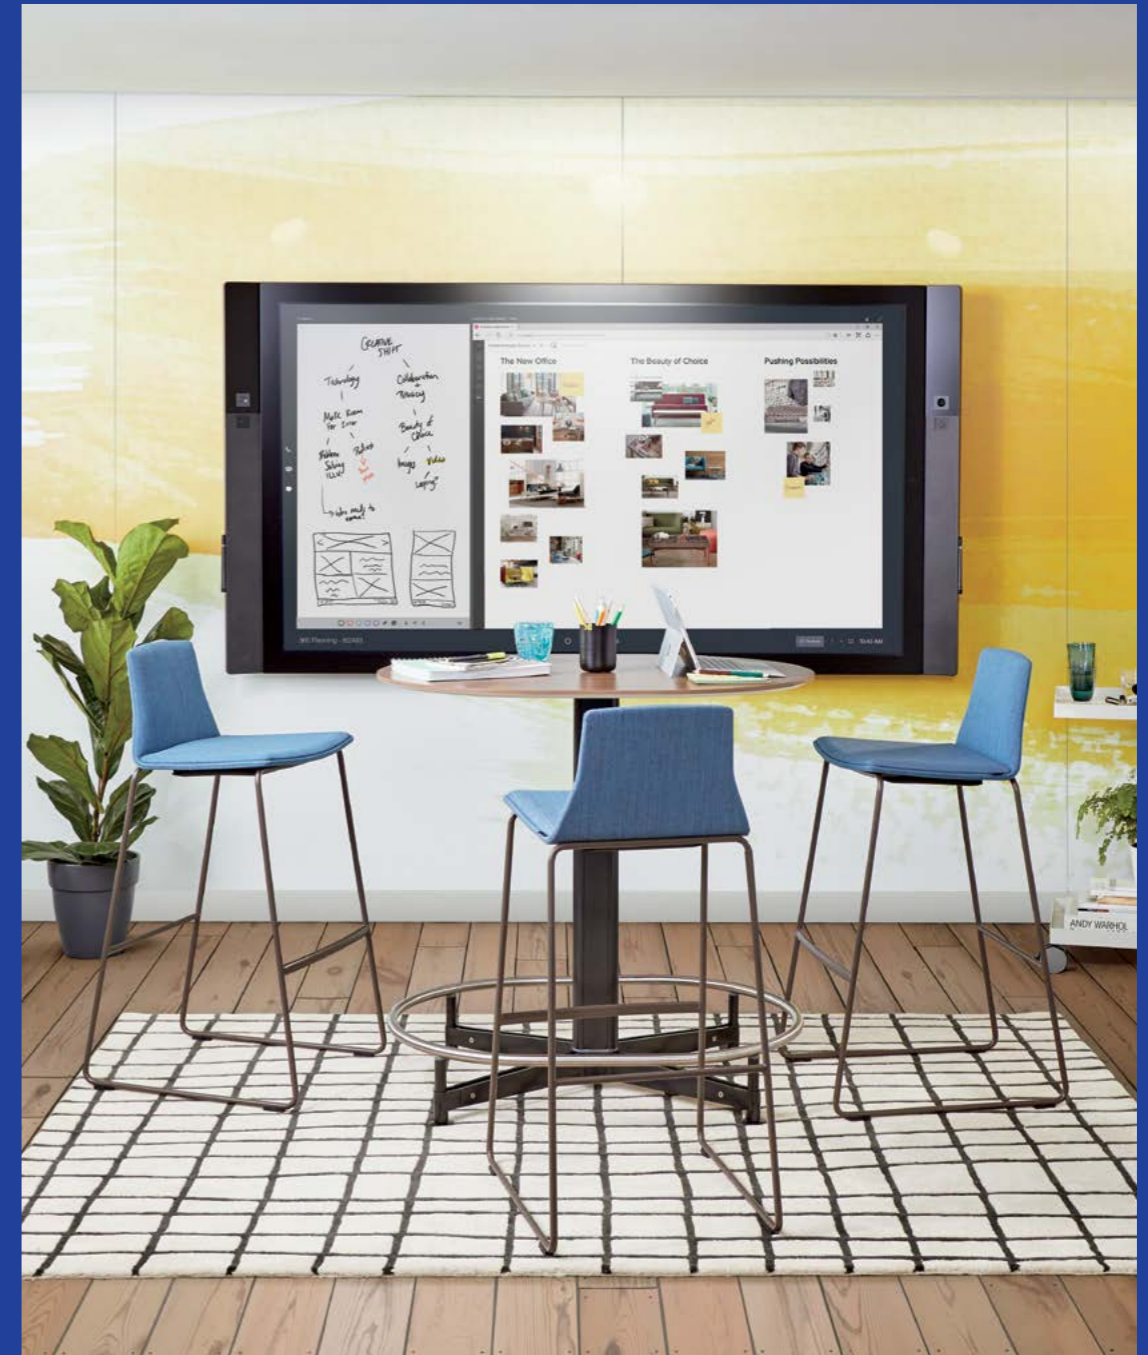

Creative Spaces.

Steelcase and Microsoft share a passion for helping people at work. Together, we understand how the integration of place and technology can unlock creativity.