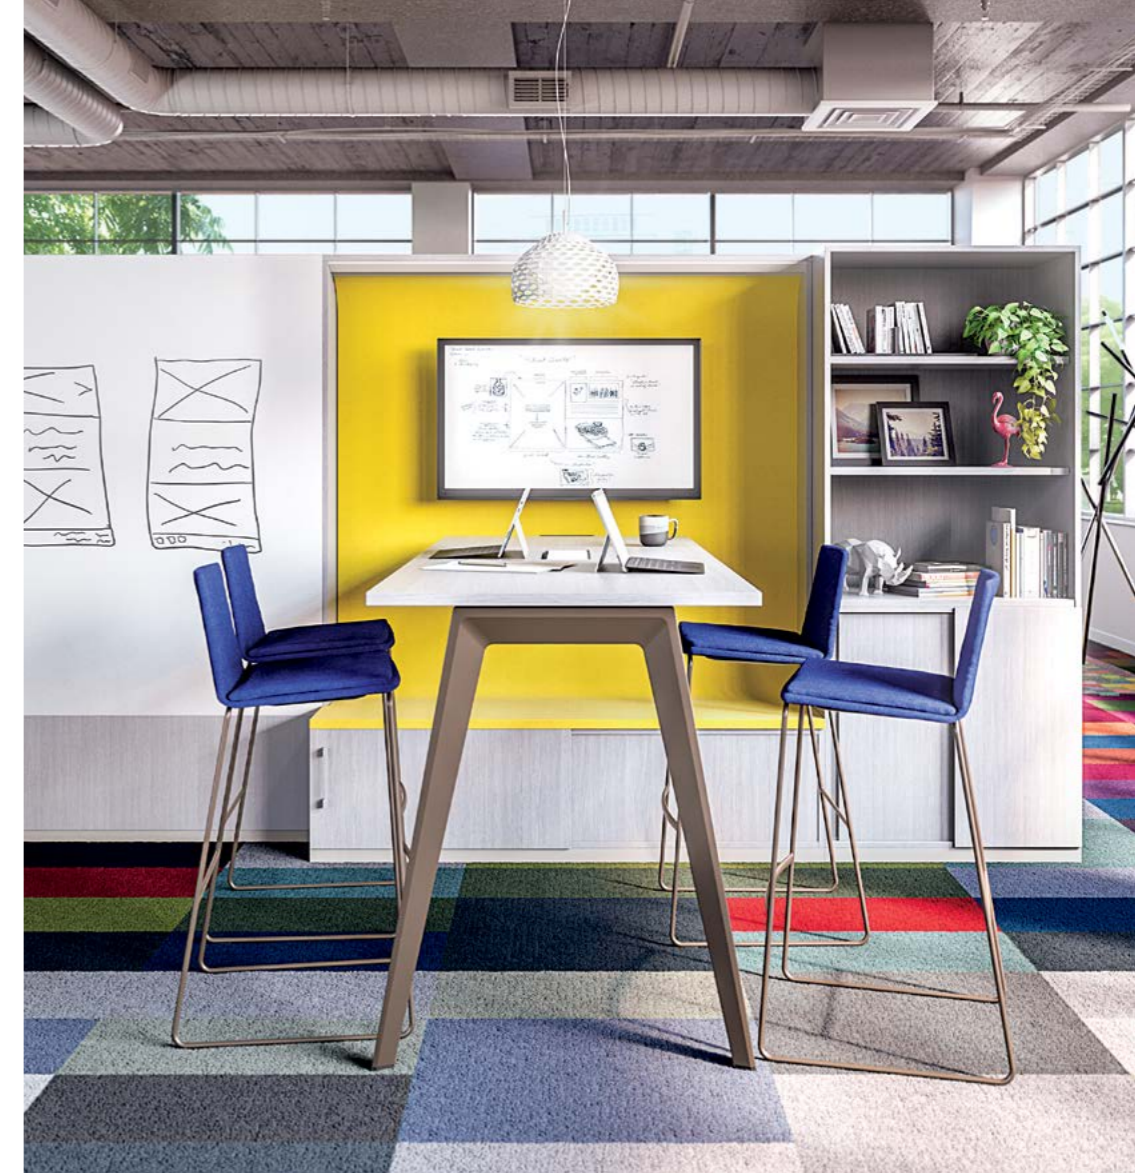

Right
Share It Collaborative Element
and Storage
B-Free High Table
Montara650 Stools

Standing-height tables offer additional posture options for impromptu collaboration.

Modern. Lounge.

The addition of a B-Free screen provides shielded privacy and a subtle barrier from disruption.